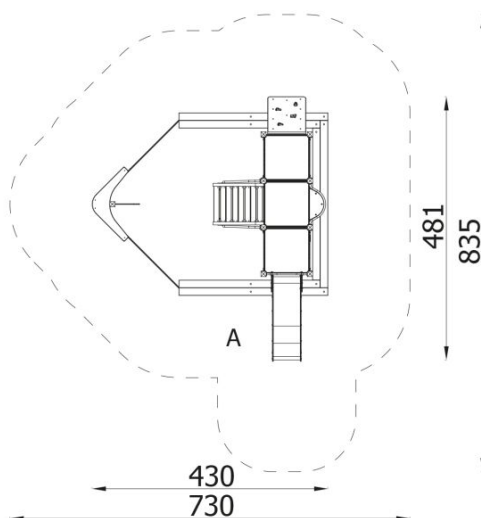

DESCRIPTION

Set for young users. A large sandbox with a long and wide rim on which sand castles can be placed will certainly be besieged by little ones. Overcoming the climbing wall is undoubtedly a challenge for the youngest, but the reward for it will be the possibility to slide down on a small slide. The colorful set will make every nursery or pre-school playground more attractive.

INFORMATION

Number of users	12
Age range	0 - 6
Device dimensions [m]	4.3 x 2.36 x 4.81
Compliance with the norm	EN 1176
Spare parts	

SAFETY SURFACE

Zone	Max height of fall [m]	Area [m ²]	Perimeter of safety zone [m]
A	1	51	28.5
B			
C			