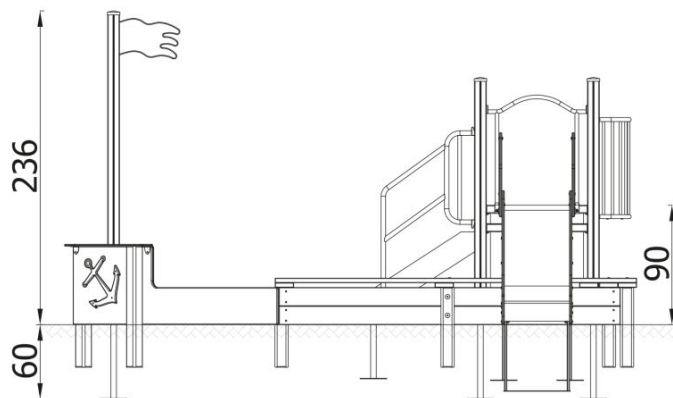

DESCRIPTION

Set for young users. A large sandbox with a long and wide rim on which sand castles can be placed will certainly be besieged by little ones. Overcoming the climbing wall is undoubtedly a challenge for the youngest, but the reward for it will be the possibility to slide down on a small slide. The colorful set will make every nursery or pre-school playground more attractive.

INFORMATION

Number of users	12
Age range	0 - 6
Device dimensions [m]	4.3 x 2.36 x 4.81
Compliance with the norm	EN 1176
Spare parts	

SAFETY SURFACE

Zone	Max height of fall [m]	Area [m ²]	Perimeter of safety zone [m]
A	1	51	28.5
B			
C			