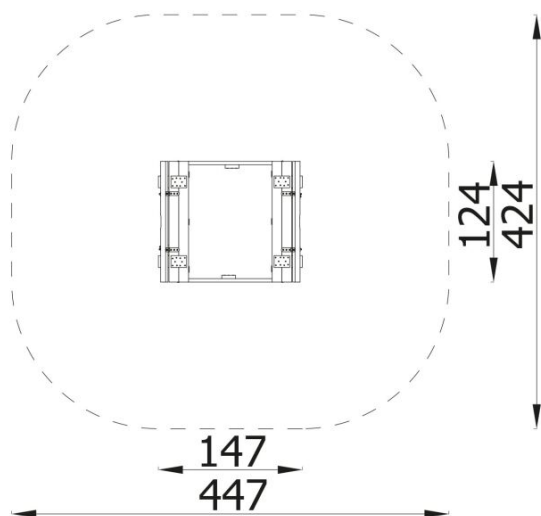

### INFORMATION

Number of users	4
Age range	0 - 14
Device dimensions [m]	1.47 x 0.55 x 1.24
Compliance with the norm	EN 1176
Spare parts	

### SAFETY SURFACE

Zone	Max height of fall [m]	Area [m <sup>2</sup> ]	Perimeter of safety zone [m]
A	0.55	17	15
B			
C			