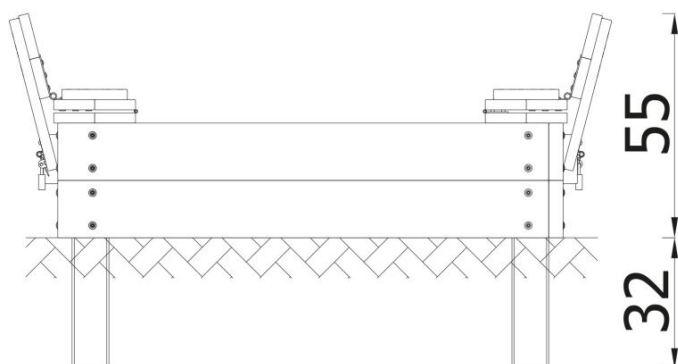

### INFORMATION

Number of users	4
Age range	0 - 14
Device dimensions [m]	1.47 x 0.55 x 1.24
Compliance with the norm	EN 1176
Spare parts	

### SAFETY SURFACE

Zone	Max height of fall [m]	Area [m <sup>2</sup> ]	Perimeter of safety zone [m]
A	0.55	17	15
B			
C			