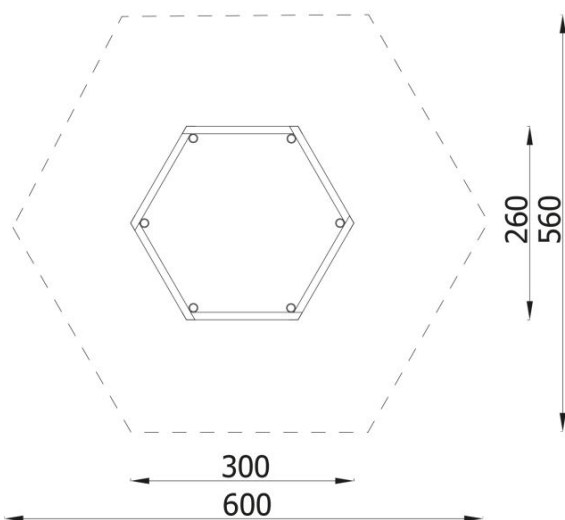

INFORMATION

Number of users	10
Age range	0 - 14
Device dimensions [m]	3 x 0.3 x 2.6
Compliance with the norm	EN 1176
Spare parts	

SAFETY SURFACE

Zone	Max height of fall [m]	Area [m ²]	Perimeter of safety zone [m]
A	0.28	26.5	18.5
B			
C			