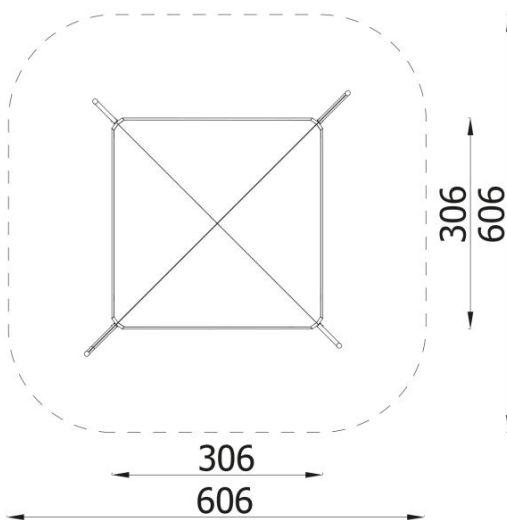

4 Bears Sandbox with Cover

3714EPZ

DESCRIPTION

Sandboxes are an indispensable element of every playground. Playing with the sand helps to develop motor skills and coordination, it also creates the opportunity to make new friends. The hours of building fortifications or castle towers it's time spent not only creatively but also interesting.

INFORMATION

Number of users	10
Age range	0 - 14
Device dimensions [m]	3.06 x 2 x 3.06
Compliance with the norm	EN 1176
Spare parts	

SAFETY SURFACE

Zone	Max height of fall [m]	Area [m²]	Perimeter of safety zone [m]
A	0.3	35	22
B			
C