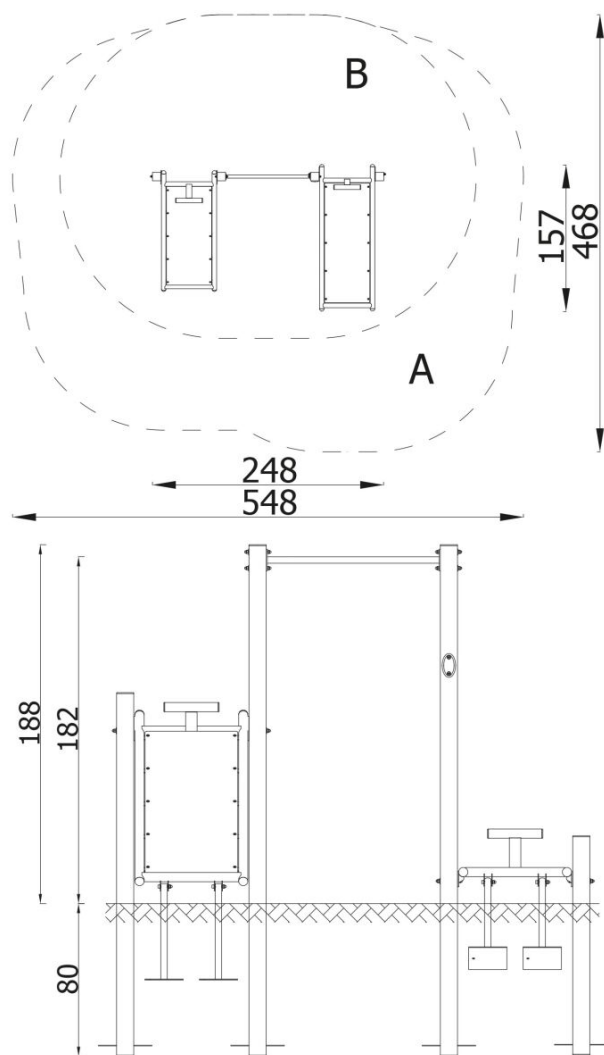

DESCRIPTION

Street workout equipment for doing kalistenic exercises, that is based on training with the use of own body weight. These extremely spectacular exercises develop all the muscles, improve coordination, fitness and strength. The device is extremely solid, made of the highest quality materials resistant to weather conditions.

INFORMATION

Number of users	3
Age range	14+
Device dimensions [m]	2.48 x 1.88 x 1.57
Compliance with the norm	EN 16630
Spare parts	

SAFETY SURFACE

Zone	Max height of fall [m]	Area [m ²]	Perimeter of safety zone [m]
A	1	9	17
B	1.82	13	
C			