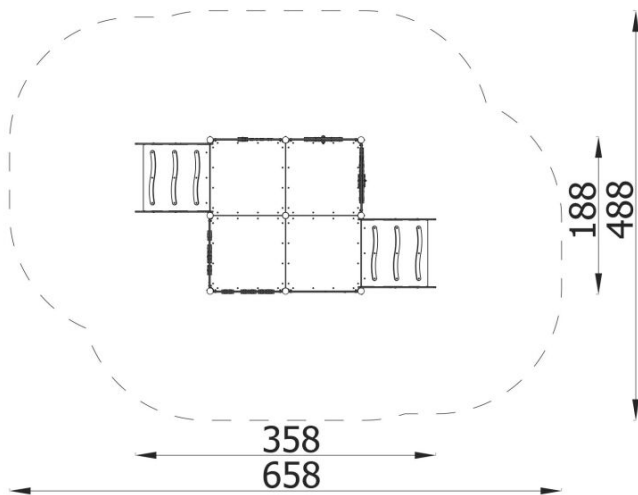

DESCRIPTION

The 6504 set is a play center for toddlers. After navigating the entry ramp, children discover a large, open space with many attractions, including manipulative elements and games placed on six safety panels.

Construction: load-bearing posts made from stainless steel pipes with a diameter of 76.1 mm.

Anchoring: directly in the ground. Roofs and safety panels: panels made from flexible high-pressure polyethylene HDPE (15 mm). Steel components: fittings and connectors made from stainless steel.

INFORMATION

Number of users	12
Age range	
Device dimensions [m]	1,88 x 1,19 x 3,58
Compliance with the norm	
Spare parts	

SAFETY SURFACE

Zone	Max height of fall [m]	Area [m ²]	Perimeter of safety zone [m]
A			
B			
C			