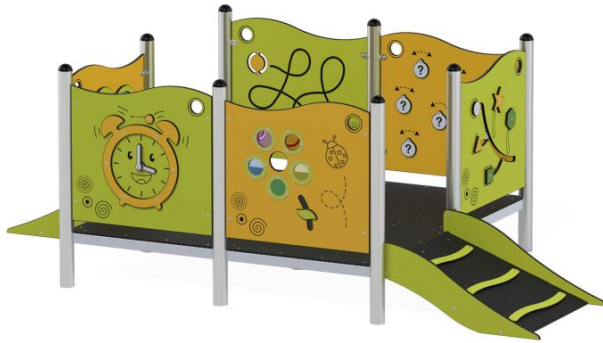

DESCRIPTION

The 6504 set is a play center for toddlers. After navigating the entry ramp, children discover a large, open space with many attractions, including manipulative elements and games placed on six safety panels.

Construction: load-bearing posts made from stainless steel pipes with a diameter of 76.1 mm.

Anchoring: directly in the ground. Roofs and safety panels: panels made from flexible high-pressure polyethylene HDPE (15 mm). Steel components: fittings and connectors made from stainless steel.

INFORMATION

Number of users	12
Age range	
Device dimensions [m]	1,88 x 1,19 x 3,58
Compliance with the norm	
Spare parts	

SAFETY SURFACE

Zone	Max height of fall [m]	Area [m ²]	Perimeter of safety zone [m]
A			
B			
C			