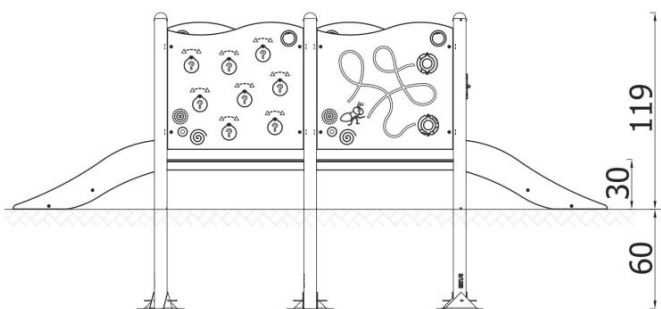

DESCRIPTION

The 6504 set is a play center for toddlers. After navigating the entry ramp, children discover a large, open space with many attractions, including manipulative elements and games placed on six safety panels.

Construction: load-bearing posts made from stainless steel pipes with a diameter of 76.1 mm.

Anchoring: directly in the ground. Roofs and safety panels: panels made from flexible high-pressure polyethylene HDPE (15 mm). Steel components: fittings and connectors made from stainless steel.

INFORMATION

Number of users	12
Age range	
Device dimensions [m]	1,88 x 1,19 x 3,58
Compliance with the norm	
Spare parts	

SAFETY SURFACE

Zone	Max height of fall [m]	Area [m ²]	Perimeter of safety zone [m]
A			
B			
C			